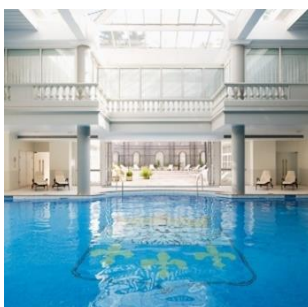

### WELL-BEING - LOCATED IN THE PALACE BUILDING

- On-property Spa Guerlain spanning over 2'800 sqm (30,000 sq ft). Guerlain renowned expertise in beauty and wellbeing
- 14 treatment rooms including 2 duo treatment rooms
- Large heated indoor swimming pool (18 x 10m – 60 x 32 ft), daylight
- 2 fitness centers, 1 yoga studio, 2 tennis courts