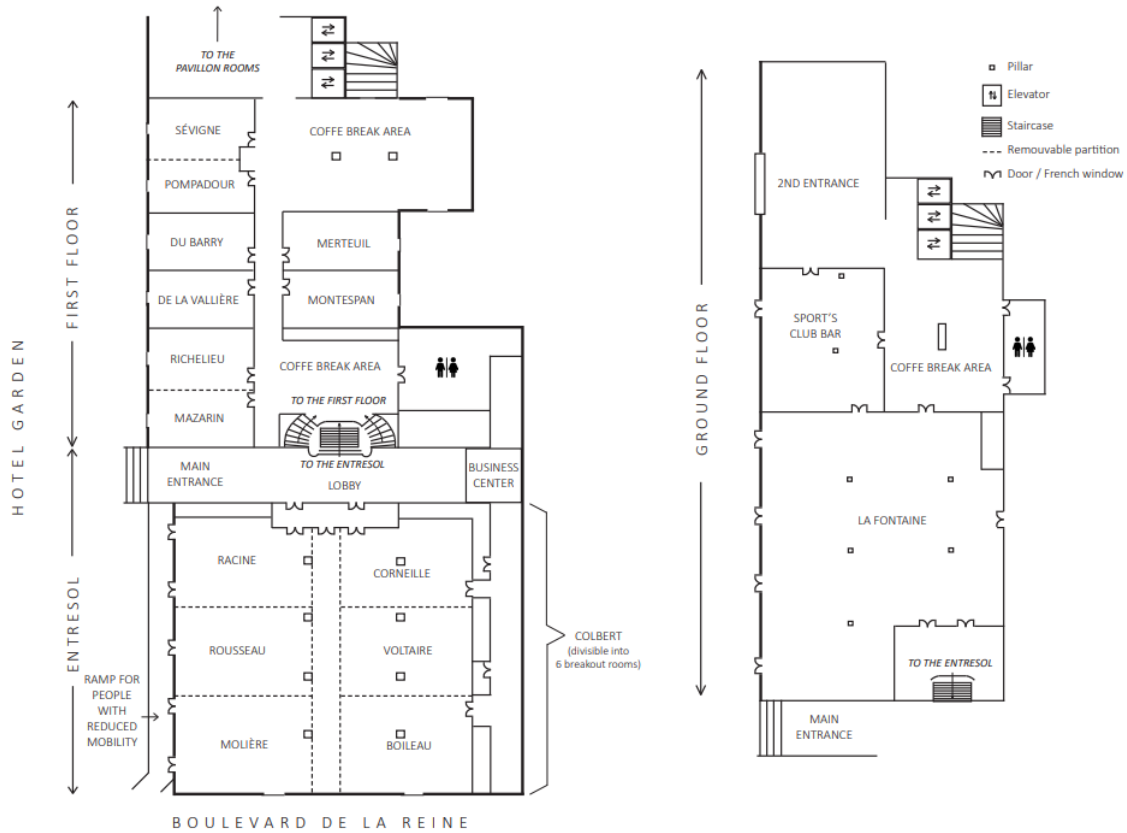

MAP & CAPACITY CHART

Capacity chat PAVILLON DU TRIANON	SURFACE		DIMENSION (m)	CEILING HEIGHT (m)	THEATRE THEATER	CLASS CLASSROOM	BOARD	COCKTAIL	REPAS BANQUET	CABARET	
	(m²)	(sqft)									
CONFERENCE ROOM											
Colbert	424	4563	22.6 x 18.8	3.2	260	180	-	-	300	220	160
Molière / Rousseau / Racine	182	1959	22.6 x 8	3.2	180	120	45	40	150	100	80
> Molière	61	657	8 x 7.6	3.2	30	-	20	20	-	-	20
> Rousseau	55	592	8 x 6.9	3.2	30	-	20	20	-	-	20
> Racine	47	506	8 x 5.9	3.2	30	-	20	20	-	-	20
> Boileau / Voltaire / Corneille	208	2239	22.6 x 9.2	3.2	100	-	-	-	150	100	60
> Boileau	70	7642	9.2 x 7.6	3.2	20	-	-	15	-	-	15
> Voltaire	63	678	9.2 x 6.9	3.2	20	-	-	15	-	-	15
> Corneille	53	570	9.2 x 5.9	3.2	20	-	-	15	-	-	15
MEETING ROOMS											
Pompadour / Sévigné	69	732	7.2 x 9.5	2.6	25	-	15	20	-	-	18
> Pompadour	34	366	7.2 x 4.8	2.6	-	-	-	12	-	-	-
> Sévigné	34	366	7.2 x 4.8	2.6	-	-	-	12	-	-	-
Richelieu / Mazarin	69	743	7.2 x 9.5	2.6	25	-	15	20	-	-	18
> Richelieu	34	366	7.2 x 4.8	2.6	-	-	-	12	-	-	-
> Mazarin	34	366	7.2 x 4.8	2.6	-	-	-	12	-	-	-
Du Barry	34	366	7.2 x 4.8	2.6	-	-	-	12	-	-	-
De la Vallière	34	366	7.2 x 4.8	2.6	-	-	-	12	-	-	-
Montespan	34	366	7.2 x 4.8	2.6	-	-	-	12	-	-	-
Merteuil	34	366	7.2 x 4.8	2.6	-	-	-	12	-	-	-
OTHER											
La Fontaine	270	2906	19.2 x 19.7	2.6	100	60	35	35	180	120	65