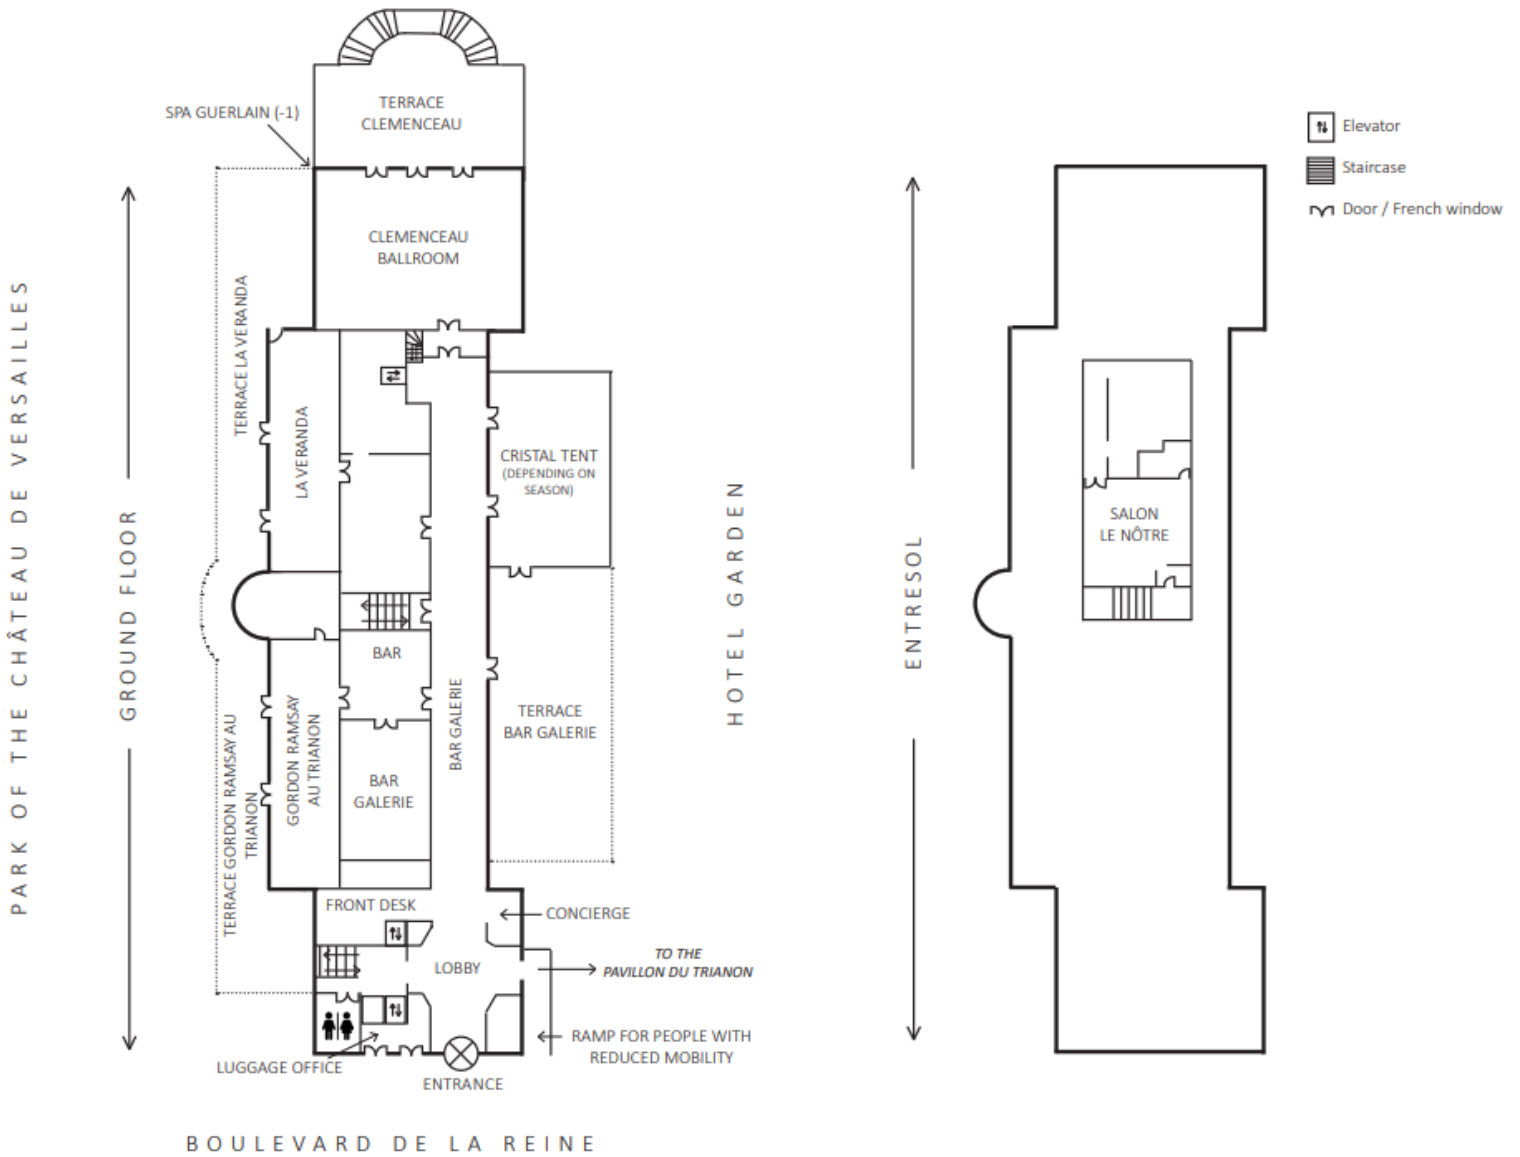

ACCOMMODATION

- 100 bright king & twin bedrooms including 15 Suites
- Versailles Suite of 150 sqm, 2 Terrasses Suites of 110 sqm with a unique panoramic view on the Château de Versailles.
- Individually controlled A/C, safe, Nespresso coffee machine
- Spacious bathrooms with bathtub and Aesop amenities

WELL-BEING

- On-property Spa Guerlain spanning over 2'800 sqm (30,000 sq ft). Guerlain renowned expertise in beauty and wellbeing
- 14 treatment rooms including 2 duo treatment rooms
- Large heated indoor swimming pool (18 x 10m - 60 x 32 ft), daylight
- 2 fitness centers, 1 yoga studio, 2 tennis courts

MAP & CAPACITY CHART

Capacity chart TRIANON PALACE	SURFACE		DIMENSION (m)	CEILING HEIGHT (m)	THEATRE THEATER	CLASS CLASSROOM	BOARD	COCKTAIL	REPAS BANQUET	CABARET	
	(m ²)	(sqft)									
Clemenceau ballroom	224	2411	18.8 x 11.9	5.6	200	120	45	40	200	150	90
Gordon Ramsay au Trianon restaurant	105	1130	17 x 6	5,3	-	-	-	-	-	70	-